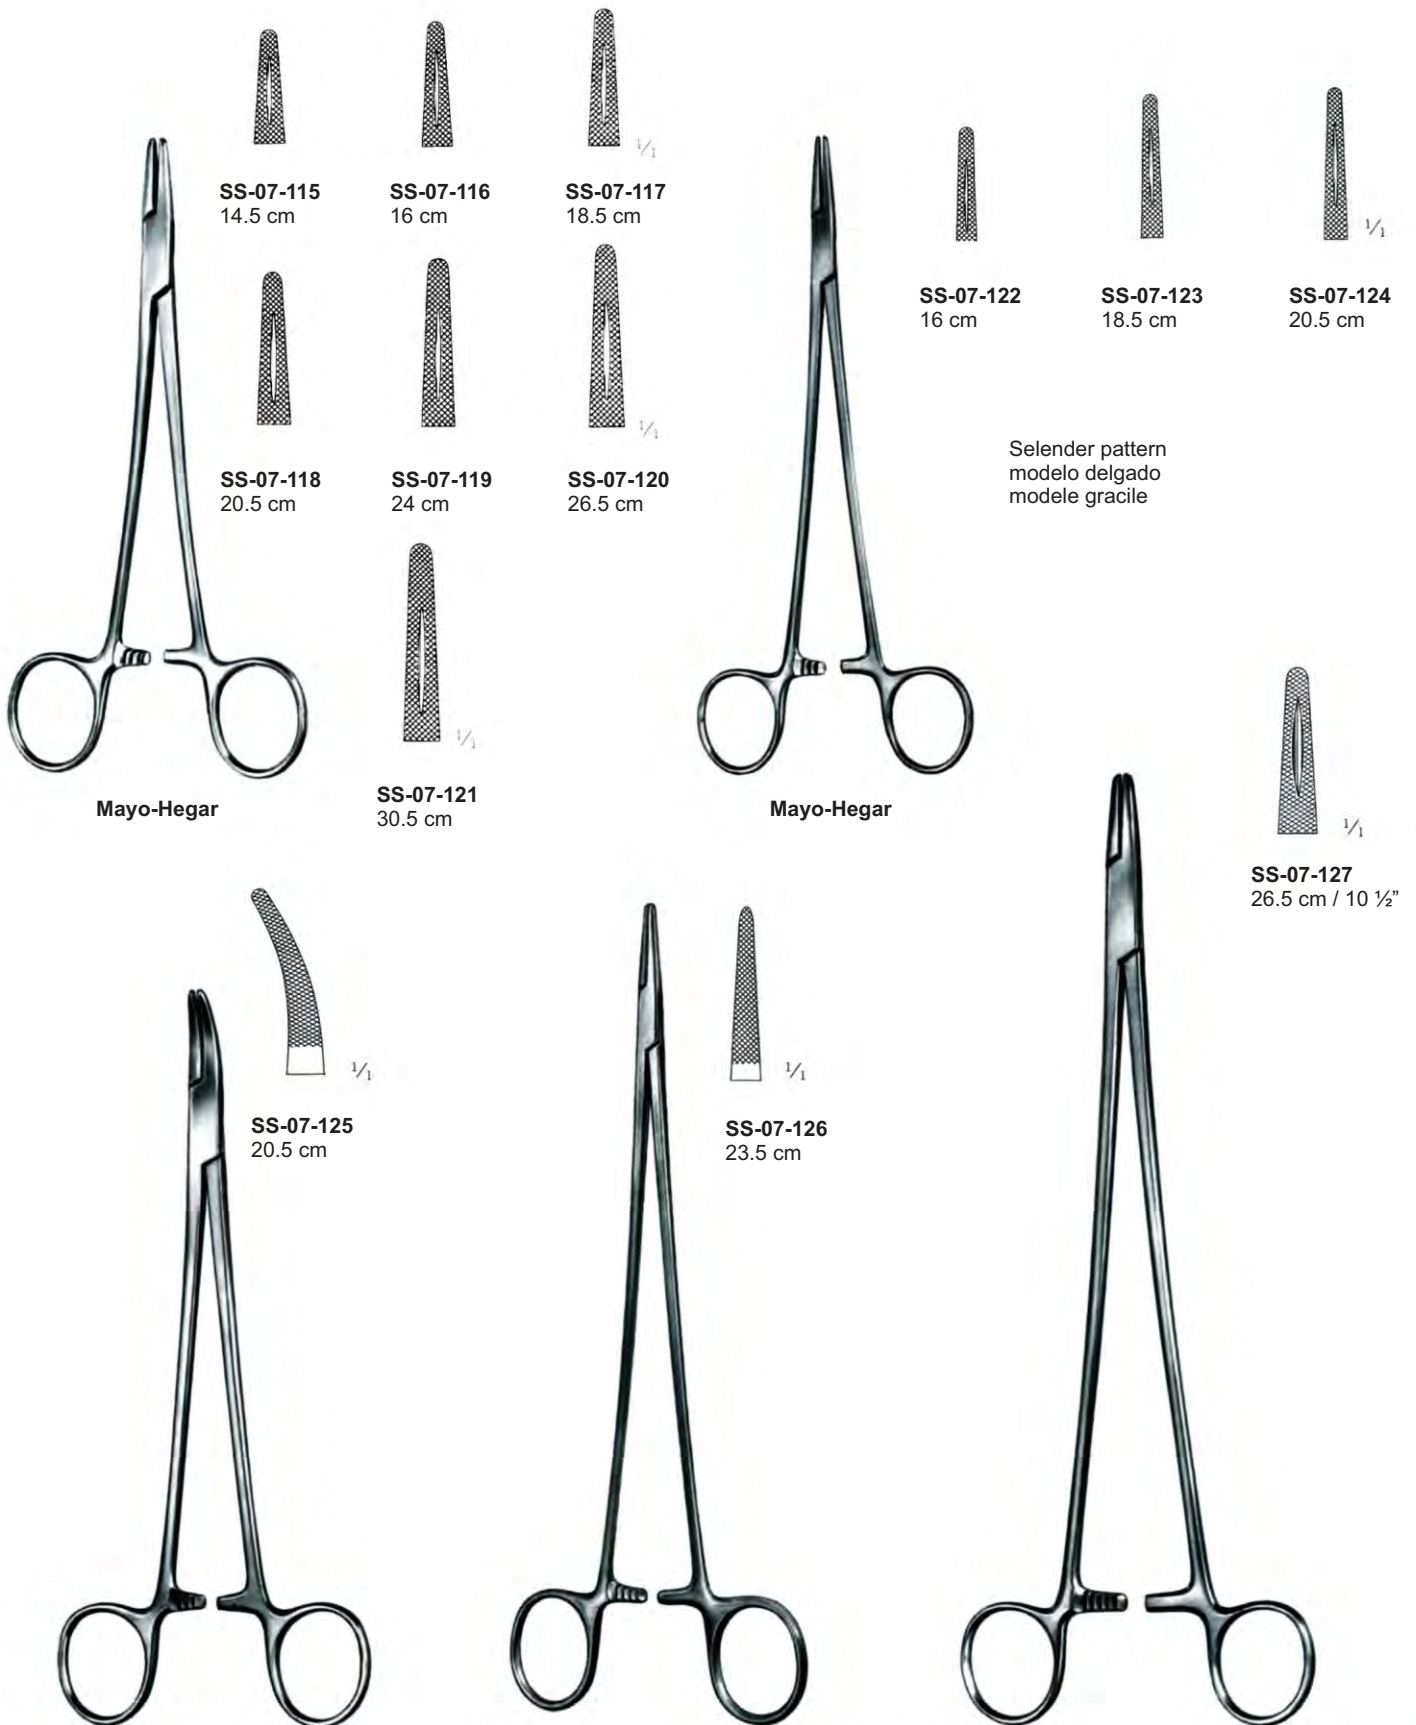

**M.G Hospital**

Needle Holders  
 Porta-agujas  
 Porte-aiguilles

Needle Holders  
Porta-agujas  
Porte-aiguilles

Finochietto

Wangensteen

Johnson

Needle Holders  
 Porta-agujas  
 Porte-aiguilles

**SS-07-131**  
 23 cm