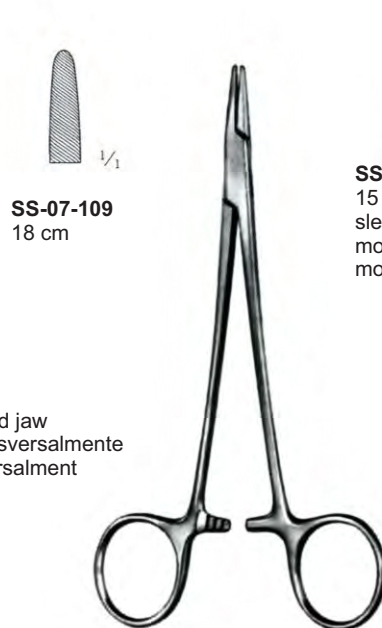

SS-07-109
18 cm

Crile-Murry

SS-07-110
15 cm
slender pattern
modelo delgado
modele gracile